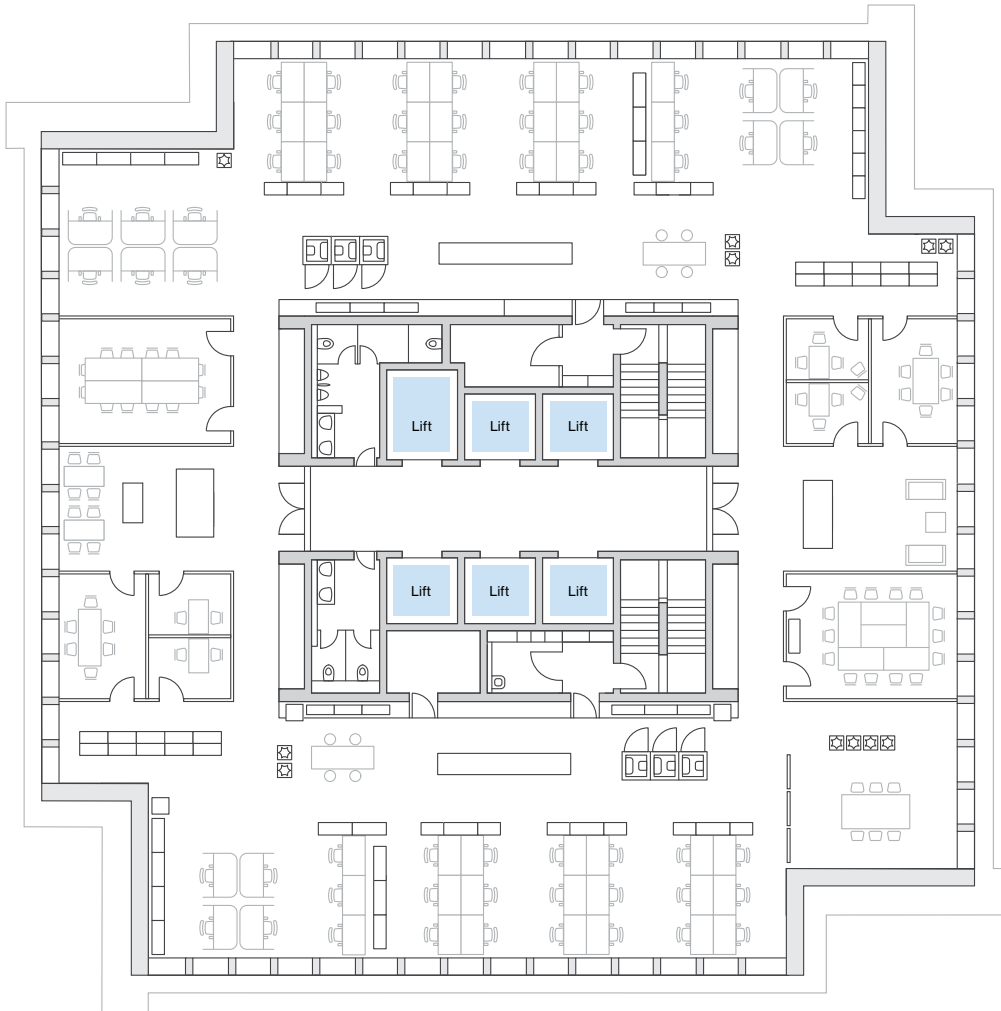

Building 210: example layout

Example open floor plan

Every floor of Building 210 features comfortable open desk spaces