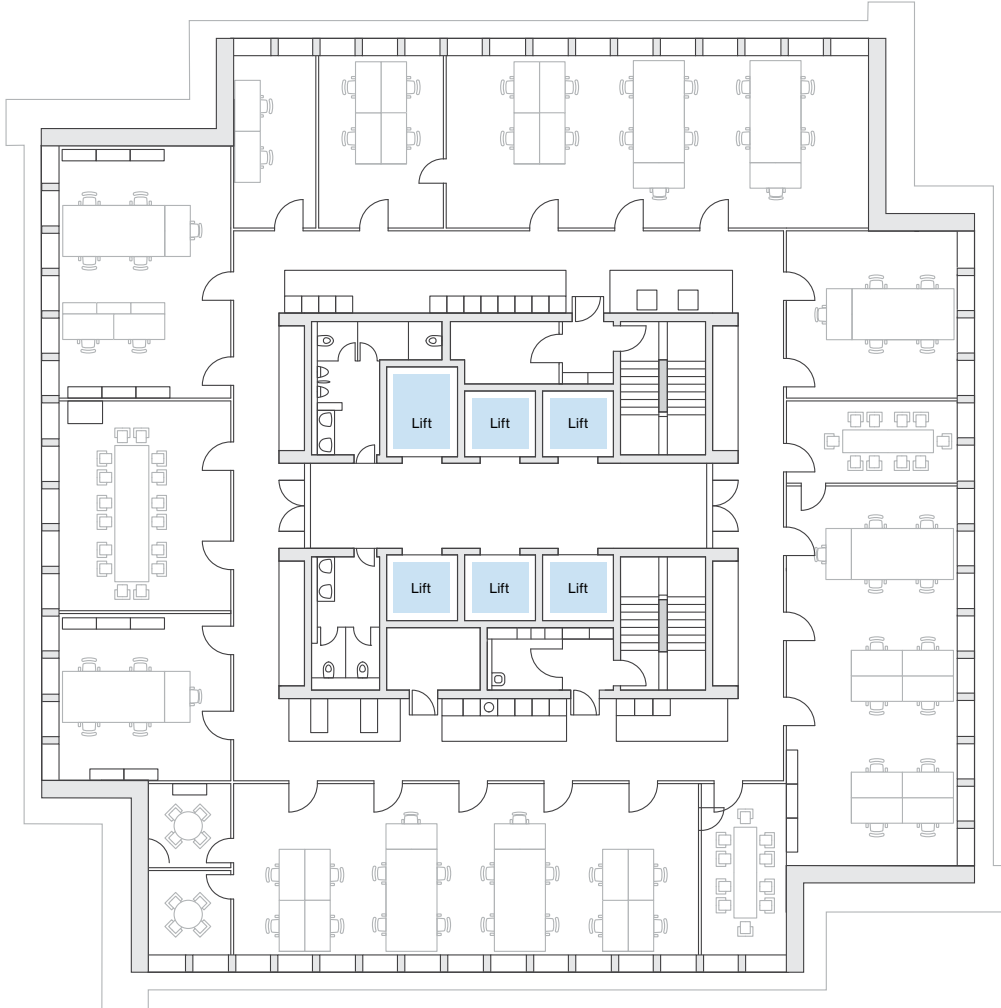

Building 210: example layout

Example office floor plan

Take in some of the best views on campus while you work